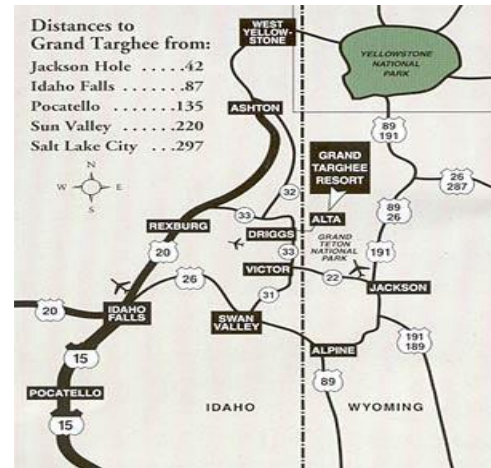

TRANSPORTATION

Airports

- Salt Lake City Airport - www.slcairport.com
- Idaho Falls Regional Airport - www.ci.idaho-falls.id.us
- Driggs Airport - www.tetonaviation.com
- Jackson Hole Airport - www.jacksonholeairport.com

Personal Vehicle Rental

Dreamchasers race participants receive special discounted rates from Enterprise Rent-a-Car. Choose from a wide variety of new vehicles, including: Passenger Cars, Pick-up Trucks, 4X4's, Minivans, 12-15 Passenger Vans, Cargo Vans and more. Enterprise offers free pick up service and daily, weekly and monthly use rates.